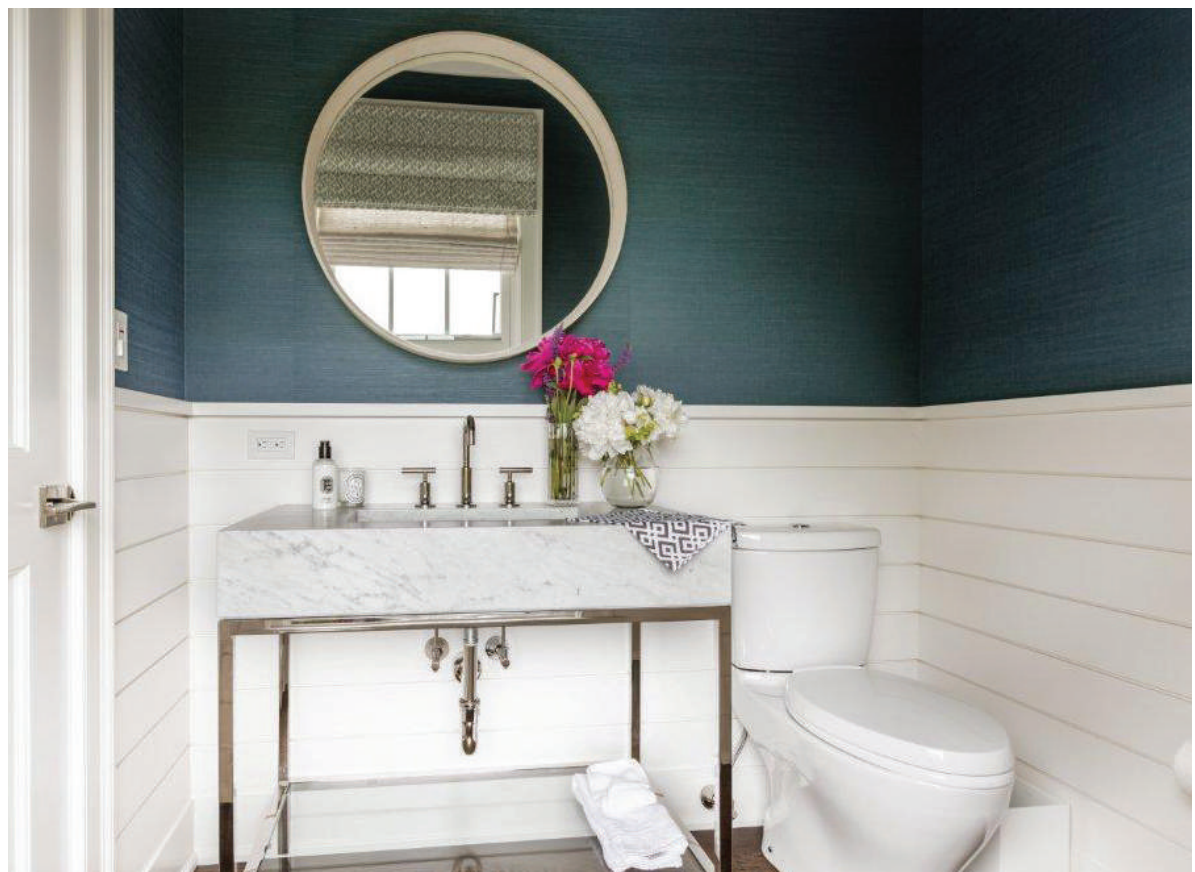

The focal point of this newly-designed master bathroom in South Kent, CT, is an antique 19th-century Dutch console that was painted in Benjamin Moore's Anchor Grey and repurposed as a vanity. The faucet and mirror are from Waterworks, and the sconces are by Circa Lighting. The walls (previous page and below) are painted in Benjamin Moore Winter White, and the horizontal tongue and groove paneling is in Benjamin Moore's Shadow Grey. The bathtub is by Wyndham, and the tub filler and towel warmer are from Waterworks. Vintage framed photographs are from Privet House in New Preston, CT.
cfkinteriors.com

SOOTHING SANCTUARY Deane, Inc.

Designer Burke Cheney and Deane, Inc. converted a dated 1980s master bath in Fairfield, CT, into a relaxing respite. The rippled shower tile from Rye Ridge Tile provides a soothing effect that mimics waves. Custom-designed cabinetry with a wood finish was fitted with a countertop from New England Stone and sconces from Klaffs. The plumbing fixtures are by Torcco, and the floor tile is from Tile America. deaneinc.com

HOME

COUNTRY MODERN

F+H Architectural
Design & Consulting

Benjamin Moore's Dove White paint gives paneled walls a crisp, clean feel while a vintage wooden vanity provides a warm counterpart in this weekend country house master bath in Litchfield County, CT. The medicine cabinet mirrors are by Robern, the faucets and shower fixtures are from Signature Hardware and the chrome sconces are from Circa Lighting. fharchitecture.com

BEACH HOUSE BLUE

Alisberg Parker
Architecture & Interior Design

The powder room of this Sagaponack home in South Hampton, NY, evokes the sea with a deep blue wall covering by Phillip Jeffries hung above custom shiplap paneling. The white marble vanity console is from Restoration Hardware. A Kohler Purist faucet and a round mirror from Made Goods provide modern accents. alisbergparker.com