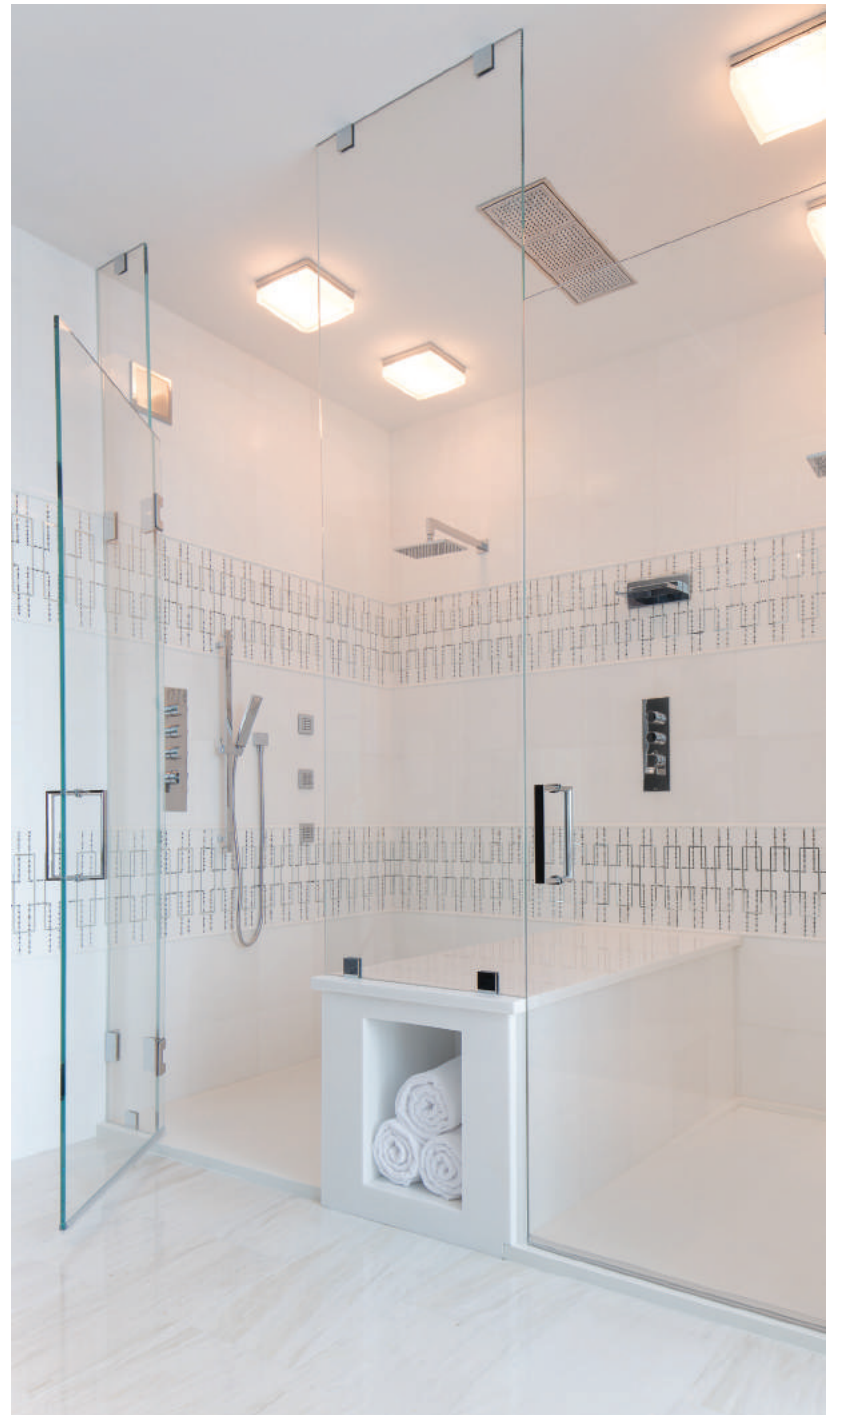

SHIPPAN SPA

Robert A. Cardello Architects

The dramatic water views of the Long Island Sound are played up in this master bathroom at a home in the Shippan area of Stamford, CT. Only blue skies and water are visible from the freestanding bathtub, giving a zen vibe to the space. Tile, plumbing and bath provided by Klaffs and the millwork is from Bilotta. cardelloarchitects.com

HOME

TIMELESS TILES

AKDO

This bath harkens back to Roman architecture with a spin on the classic subway tile. The elongated brick is fresh and different while still providing the clean lines for which subway tiles are loved. The tile shown is the Origin Ceramic in Misty Gray matte finish in 10 ½-inch-by-2½-inch dimensions. The shapes are laid out in a 1:3 ratio, which is the same way that the Romans used paving stones and building blocks. This provides the bath with style that transcends time.

akdo.com

SHOWER FOR TWO

Klaffs

The master bath in this residence at the Ritz Carlton in White Plains, NY, was designed by Joe Passero and outfitted by Klaffs. It provides a complete spa experience with features such as identical showers for two, with a center bench in between. Both have ceiling mounted rain heads and waterfall massages from Aquabass. The flooring is a White Haze polished marble, and the walls feature the rectangular Enchant pattern from the Allure Collection detailed with grey and mirrored highlights. klaffs.com